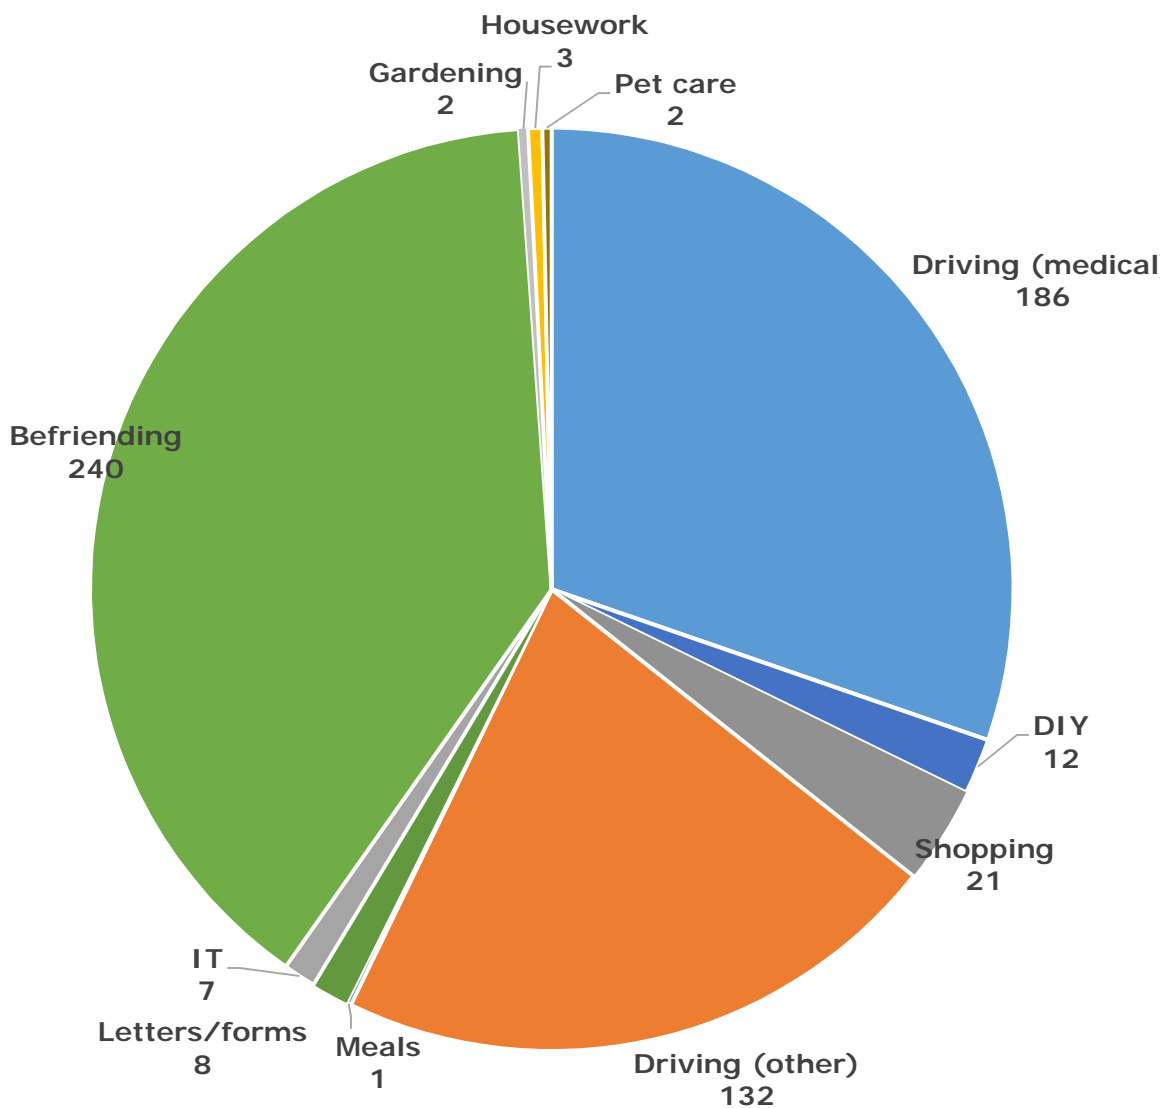

# Year-on-year comparatives

	Year 1	Oct 16 to Dec 16 (3 months)	Total	27
	Year 2	Oct 17 to Dec 17 (3 months)	Total	65
	Year 3	Oct 18 to Dec 18 (3 months)	Total	135

# Jobs by type

01/10/16 to 31/12/18

<b>Number of jobs</b>	<b>Year 1</b>	<b>185</b>
	<b>Year 2</b>	<b>294</b>
	<b>Year 3 (3 months)</b>	<b>135</b>
<b>Total number of jobs since starting</b>		<b>614</b>
<b>Number of active volunteers as at Dec 18</b>		<b>36</b>