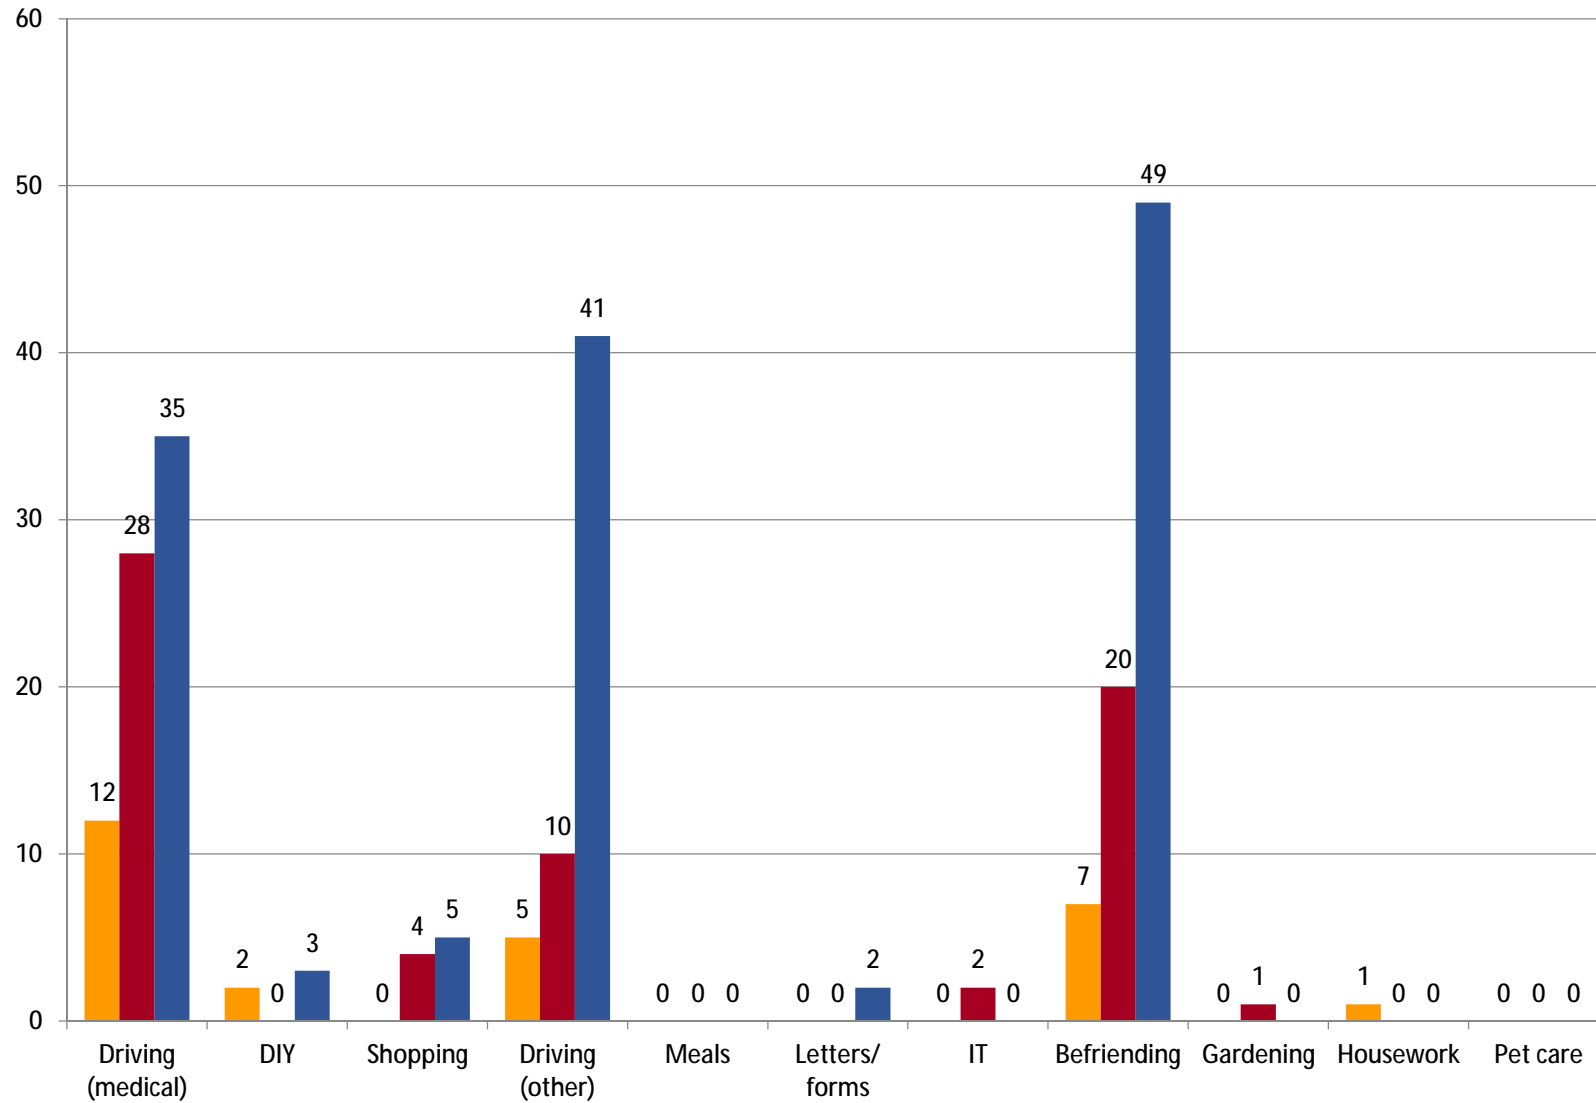

# Year-on-year comparatives

	Year 1	Oct 16 to Dec 16 (3 months)	Total	27
	Year 2	Oct 17 to Dec 17 (3 months)	Total	65
	Year 3	Oct 18 to Dec 18 (3 months)	Total	135

# Jobs by type

01/10/16 to 31/12/18

<b>Number of jobs</b>	<b>Year 1</b>	<b>185</b>
	<b>Year 2</b>	<b>294</b>
	<b>Year 3 (3 months)</b>	<b>135</b>
<b>Total number of jobs since starting</b>		<b>614</b>
<b>Number of active volunteers as at Dec 18</b>		<b>36</b>